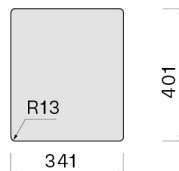

Cut-out size / Undermount