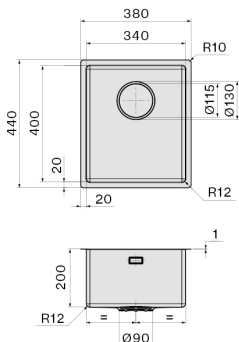

Cut-out size / Undermount