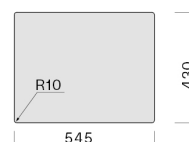

Cut-out size / Undermount