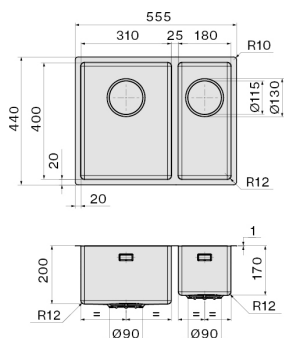

### Dimensions

Cabinet 60 cm

### Packaging size

Length

615 mm

Height

245 mm

Depth

500 mm

## CONSUMPTION AND CONNECTION FEATURES ENERGY CLASS

Cut-out size / Flushmount

Cut-out size / Topmount

Cut-out size / Undermount