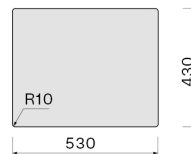

Dimensions

Cabinet 60 cm

Finishing

AISI 304 18/10 Scotch Brite
stainless steel

Motor

m³/h

Type of control

None

Length

615 mm

Height

245 mm

Depth

500 mm

CONSUMPTION AND CONNECTION FEATURES ENERGY CLASS

Cut-out size / Flushmount