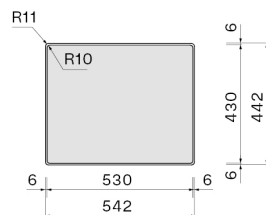

Iroko wood chopping board 330
x 420 x 18 mm

KACL.992

Polyethylene chopping board
330 x 420 x 18 mm

KACL.993

HPL chopping board 280 x 420 x
18 mm

TECHNICAL FEATURES

Installation type

Flush/Topmount

Dimensions

Cabinet 60 cm

Finishing

AISI 304 18/10 Scotch Brite
stainless steel

Motor

m³/h

Type of control

None

Length

615 mm

Height

245 mm

Depth

500 mm

CONSUMPTION AND CONNECTION FEATURES ENERGY CLASS

Cut-out size / Flushmount