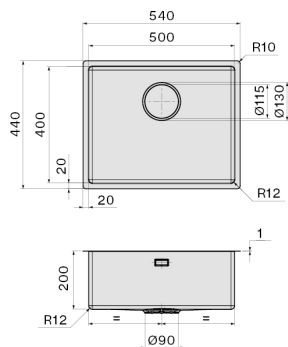

FEATURES

1 mm regular thickness
Inner corners radius 12 mm
200 mm bowl depth
Fixing kit included
Perimeter overflow
Falmec seamless drainage system
Anti-noise fiber
Bowl depth 200 mm
Ext dimension 540 x 440 mm
Bowl dimension 500 x 400 mm

Iroko wood chopping board 330
x 420 x 18 mm

KACL.992

Polyethylene chopping board
330 x 420 x 18 mm

KACL.993

HPL chopping board 280 x 420 x
18 mm

TECHNICAL FEATURES

Installation type

Flush/Topmount

Dimensions

Cabinet 60 cm

Finishing

AISI 304 18/10 Scotch Brite
stainless steel

Motor

m³/h

Type of control

None

Length

615 mm

Height

245 mm

Depth

500 mm

CONSUMPTION AND CONNECTION FEATURES ENERGY CLASS

Cut-out size / Flushmount