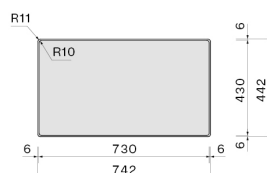

Iroko wood chopping board 330
x 420 x 18 mm

KACL.992

Polyethylene chopping board
330 x 420 x 18 mm

KACL.993

HPL chopping board 280 x 420 x
18 mm

TECHNICAL FEATURES

Installation type

Flush/Topmount

Dimensions

Cabinet 80 cm

Finishing

AISI 304 18/10 Scotch Brite
stainless steel

Motor

m³/h

Type of control

None

Length

800 mm

Height

245 mm

Depth

500 mm

CONSUMPTION AND CONNECTION FEATURES ENERGY CLASS

Cut-out size / Flushmount