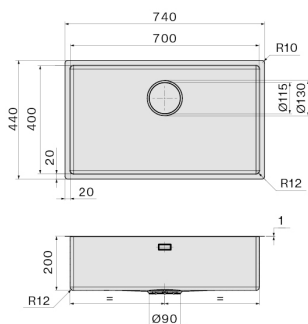

Iroko wood chopping board 330
x 420 x 18 mm

KACL.992

Polyethylene chopping board
330 x 420 x 18 mm

KACL.993

HPL chopping board 280 x 420 x
18 mm

TECHNICAL FEATURES

Installation type

Flush/Topmount

Dimensions

Cabinet 80 cm

Finishing

AISI 304 18/10 Scotch Brite
stainless steel

Motor

m³/h

Type of control

None

Length

800 mm

Height

245 mm

Depth

500 mm

CONSUMPTION AND CONNECTION FEATURES ENERGY CLASS

Cut-out size / Flushmount

Cut-out size / Topmount