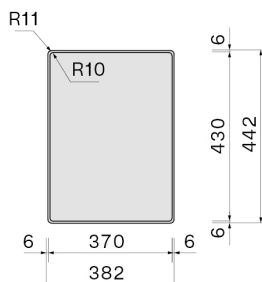

Cut-out size / Flushmount