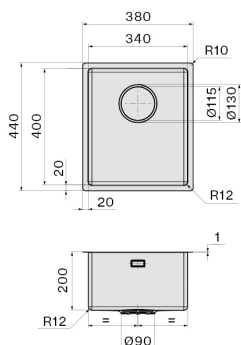

### Dimensions

Cabinet 40 cm

### Volumes

0.05 m<sup>3</sup>

### Packaging size

Length

440 mm

Height

245 mm

Depth

500 mm

## CONSUMPTION AND CONNECTION FEATURES ENERGY CLASS

Cut-out size / Flushmount

Cut-out size / Topmount